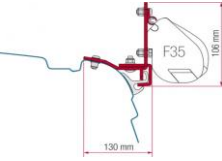

F35 Serisi Tente Montaj Braketleri

Ürün Açıklaması	Ürün Kodu	Fiyat (EURO)
Kit Mercedes Viano, Viano Marco Polo, Mercedes Vito, Mercedes V Class	FIAM98655-887	€ 139,00
Kit Mercedes Vito, Vito Marco Polo	FIAM98655-682	€ 139,00
Kit Renault Trafic, Opel Vivaro	FIAM98655-893	€ 139,00
Kit VW T5/T6 (Multivan/Transporter)	FIAM98655-747	€ 139,00
Kit VW T5/T6 California	FIAM98655-748	€ 139,00
Kit VW T5/T6 Multivan Transporter	FIAM98655Z004	€ 139,00
Kit VW T5/T6 Multivan Transporter UK	FIAM98655Z005	€ 139,00
Kit Brandup VW T5/T6	FIAM98655-658	€ 139,00
Kit Multirail Reimo VW T5/T6	FIAM98655-948	€ 139,00
Kit VW T4 Lift Roof	FIAM98655-111	€ 135,00
Kit VW T3	FIAM98655-114	€ 131,00
Kit Brandup VW T4	FIAM98655Z011	€ 127,00
Rail R 300	FIAM02361-01A	€ 118,00
Rail R 400	FIAM02361-01C	€ 118,00
Kit Standart	FIAM98655-142	€ 139,00
Kit Auto	FIAM98655-310	€ 139,00
Kit Hobby Caravanstore	FMAM98655-034	€ 111,00
Kit Eriba Touring	FIAM98655Z009	€ 140,00