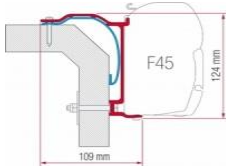

F45 ve F70 Serisi Tente Montaj Braketleri Ürün Açıklaması

	Ürün Kodu	Fiyat (EURO)
Kit Rapido Serie 9	FIAM98655-223	€ 140,00
Adapter Rapido Serie 9dF-9M-10 - 350	FIAM98655-916	€ 290,00
Adapter Rapido Serie 9dF-9M-10 - 400	FIAM98655-917	€ 306,00
Adapter Rapido Serie 9dF-9M-10 - 450	FIAM98655-918	€ 335,00
Adapter Wingamm Oasi 230	FIAM98655-929	€ 224,00
Adapter Wingamm Oasi 300	FIAM98655-930	€ 285,00
Adapter Wingamm Oasi 350	FIAM98655-931	€ 295,00
Kit Bailey MK 1	FIAM98655-879	€ 140,00
Kit Bailey MK 2	FIAM98655-946	€ 140,00
Kit Eriba Touring	FIAM98655-283	€ 166,00
Kit Caravan	FIAM98655-252	€ 118,00
Kit Fiat Ducato/Jumper/Boxer (High Roof) Before 06/2006	FIAM98655-680	€ 146,00
Kit Ducato H2 Roof Rail	FIAM98655-625	€ 168,00
Kit Fiat Ducato/Master	FIAM98655-286	€ 146,00
Kit Fiat Ducato/Jumper/Boxer (High Roof) After 06/2006	FIAM98655-755	€ 173,00
Kit Master H2 - Opel Movaro	FIAM98655-681	€ 146,00
Kit Fiat Ducato with Roof Rack	FIAM98655-485	€ 146,00
Kit Sprinter H3 - Sprinter H3 Westfalia - VW Crafter H3	FIAM98655-591	€ 168,00
Kit Ford Transit (High Roof)	FIAM98655-741	€ 173,00
Kit Fiberglass Roof	FIAM98655-744	€ 173,00