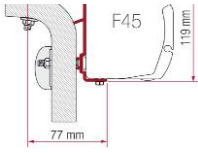

Kit Van	FIAM98655-017	€ 140,00
Kit High Roof Adapter Westfalia	FIAM98655-317	€ 173,00
Kit Mercedes Vito	FIAM98655-284	€ 173,00
Kit Trafic/Vivaro	FIAM98655-854	€ 173,00
Kit Roof Rail	FIAM98655-770	€ 173,00
Kit VW T3	FIAM98655-035	€ 173,00
Kit VW T4 Lift Roof	FIAM98655-292	€ 173,00
Kit Brandrup - VW T4	FIAM98655Z011	€ 173,00
Kit VW T5/T6 Transporter Multivan	FIAM98655-647	€ 173,00
Kit VW T5/T6 Transporter Multivan - UK version	FIAM98655-648	€ 173,00
Kit Brandrup VW T5	FIAM98655-627	€ 173,00
Kit Multirail Reimo VW T5	FIAM98655-590	€ 173,00