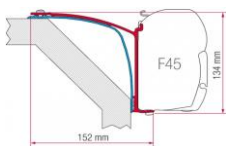

F45 ve F70 Serisi Tente Montaj Braketleri Ürün Açıklaması

	Ürün Kodu	Fiyat (EURO)
Kit Rapido Serie 9	FIAM98655-223	€ 140,00
Adapter Rapido Serie 9dF-9M-10 - 350	FIAM98655-916	€ 290,00
Adapter Rapido Serie 9dF-9M-10 - 400	FIAM98655-917	€ 306,00
Adapter Rapido Serie 9dF-9M-10 - 450	FIAM98655-918	€ 335,00
Adapter Wingamm Oasi 230	FIAM98655-929	€ 224,00
Adapter Wingamm Oasi 300	FIAM98655-930	€ 285,00
Adapter Wingamm Oasi 350	FIAM98655-931	€ 295,00
Kit Bailey MK 1	FIAM98655-879	€ 140,00
Kit Bailey MK 2	FIAM98655-946	€ 140,00
Kit Eriba Touring	FIAM98655-283	€ 166,00
Kit Caravan	FIAM98655-252	€ 118,00
Kit Fiat Ducato/Jumper/Boxer (High Roof) Before 06/2006	FIAM98655-680	€ 146,00
Kit Ducato H2 Roof Rail	FIAM98655-625	€ 168,00
Kit Fiat Ducato/Master	FIAM98655-286	€ 146,00
Kit Fiat Ducato/Jumper/Boxer (High Roof) After 06/2006	FIAM98655-755	€ 173,00
Kit Master H2 - Opel Movaro	FIAM98655-681	€ 146,00
Kit Fiat Ducato with Roof Rack	FIAM98655-485	€ 146,00
Kit Sprinter H3 - Sprinter H3 Westfalia - VW Crafter H3	FIAM98655-591	€ 168,00
Kit Ford Transit (High Roof)	FIAM98655-741	€ 173,00
Kit Fiberglass Roof	FIAM98655-744	€ 173,00