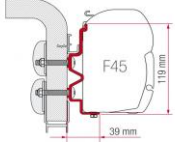

Kit Van	FIAM98655-017	€ 140,00
Kit High Roof Adapter Westfalia	FIAM98655-317	€ 173,00
Kit Mercedes Vito	FIAM98655-284	€ 173,00
Kit Trafic/Vivaro	FIAM98655-854	€ 173,00
Kit Roof Rail	FIAM98655-770	€ 173,00
Kit VW T3	FIAM98655-035	€ 173,00
Kit VW T4 Lift Roof	FIAM98655-292	€ 173,00
Kit Brandrup - VW T4	FIAM98655Z011	€ 173,00
Kit VW T5/T6 Transporter Multivan	FIAM98655-647	€ 173,00
Kit VW T5/T6 Transporter Multivan - UK version	FIAM98655-648	€ 173,00
Kit Brandrup VW T5	FIAM98655-627	€ 173,00
Kit Multirail Reimo VW T5	FIAM98655-590	€ 173,00