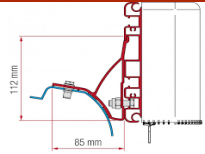

COMPASS Serisi Tente Montaj Braketleri

Ürün Açıklaması	Ürün Kodu	Fiyat (EURO)
Kit VW T5 Transporter Multivan	FIAM98655Z018	€ 106,00
Kit Renault Trafic - after 2001 before 2015	FIAM98655Z031	€ 106,00
Kit Renault Trafic - after 2015	FIAM98655Z032	€ 106,00
Kit Roof Rail	FIAM98655-770	€ 139,00
Kit Auto	FIAM98655-310	€ 100,00