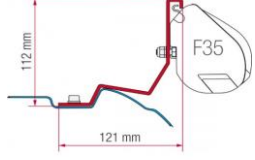

Adapter Standard F65 Eagle 400	FIAM98655-969	€	269,00
Adapter Mercedes Sprinter F65 Eagle 400 - UK Version	FIAM98655Z010	€	315,00
Adapter Mercedes Sprinter F65 Eagle 400	FIAM98655-768	€	315,00

F35 Serisi Tente Montaj Braketleri Ürün Açıklaması