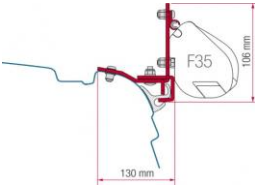

Adapter Standard F65 Eagle 400	FIAM98655-969	€	269,00
Adapter Mercedes Sprinter F65 Eagle 400 - UK Version	FIAM98655Z010	€	315,00
Adapter Mercedes Sprinter F65 Eagle 400	FIAM98655-768	€	315,00

F35 Serisi Tente Montaj Braketleri Ürün Açıklaması

Ürün Açıklaması	Ürün Kodu	Fiyat (EURO)
Kit Mercedes Viano, Viano Marco Polo, Mercedes Vito, Mercedes V Class	FIAM98655-887	€ 131,00
Kit Mercedes Vito, Vito Marco Polo	FIAM98655-682	€ 131,00
Kit Renault Trafic, Opel Vivaro	FIAM98655-893	€ 131,00
Kit VW T5/T6 (Multivan/Transporter)	FIAM98655-747	€ 131,00
Kit VW T5/T6 California	FIAM98655-748	€ 131,00
Kit VW T5/T6 Multivan Transporter	FIAM98655Z004	€ 131,00
Kit VW T5/T6 Multivan Transporter UK	FIAM98655Z005	€ 131,00
Kit Brandrup VW T5/T6	FIAM98655-658	€ 131,00
Kit Multirail Reimo VW T5/T6	FIAM98655-948	€ 131,00
Kit VW T4 Lift Roof	FIAM98655-111	€ 131,00
Kit VW T3	FIAM98655-114	€ 131,00
Kit Brandrup VW T4	FIAM98655Z011	€ 131,00
Rail R 300	FIAM02361-01A	€ 110,00
Rail R 400	FIAM02361-01C	€ 110,00
Kit Standart	FIAM98655-142	€ 131,00
Kit Auto	FIAM98655-310	€ 131,00
Kit Hobby Caravanstore	FMAM98655-034	€ 104,00
Kit Eriba Touring	FIAM98655Z009	€ 132,00