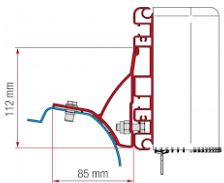

COMPASS Serisi Tente Montaj Braketleri Ürün Açıklaması