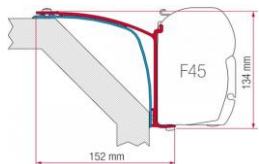

F45 ve F70 Serisi Tente Montaj Braketleri

Ürün Açıklaması

Ürün Kodu

Fiyat (EURO)

Adapter AS 300	FIAM98655-503	€	168,00
Adapter AS 350	FIAM98655-504	€	194,00
Adapter AS 400	FIAM98655-505	€	220,00
Adapter AS 450	FIAM98655-928	€	110,00
Kit AS 110	FMAM98655Z007	€	110,00
Kit AS 120	FIAM98655-391	€	116,00
Kit AS 400	FIAM98655-390	€	131,00
Kit AS 400 L	FIAM98655-393	€	168,00
Kit S 120	FIAM98655-392	€	58,00
Kit S 400	FIAM98655-381	€	58,00
Rail R 300	FIAM02361-01A	€	58,00
Rail R 400	FIAM02361-01C	€	58,00
Kit Auto	FIAM98655-310	€	137,00
Kit Multi	FIAM98655-011	€	110,00
Adapter B	FIAM02096-01-	€	58,00