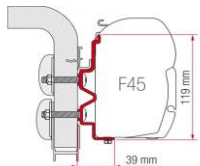

F45 ve F70 Serisi Tente Montaj Braketleri

Ürün Açıklaması

Ürün Kodu

Fiyat (EURO)

Adapter AS 300	FIAM98655-503	€	168,00
Adapter AS 350	FIAM98655-504	€	194,00
Adapter AS 400	FIAM98655-505	€	220,00
Adapter AS 450	FIAM98655-928	€	110,00
Kit AS 110	FMAM98655Z007	€	110,00
Kit AS 120	FIAM98655-391	€	116,00
Kit AS 400	FIAM98655-390	€	131,00
Kit AS 400 L	FIAM98655-393	€	168,00
Kit S 120	FIAM98655-392	€	58,00
Kit S 400	FIAM98655-381	€	58,00
Rail R 300	FIAM02361-01A	€	58,00
Rail R 400	FIAM02361-01C	€	58,00
Kit Auto	FIAM98655-310	€	137,00
Kit Multi	FIAM98655-011	€	110,00
Adapter B	FIAM02096-01-	€	58,00